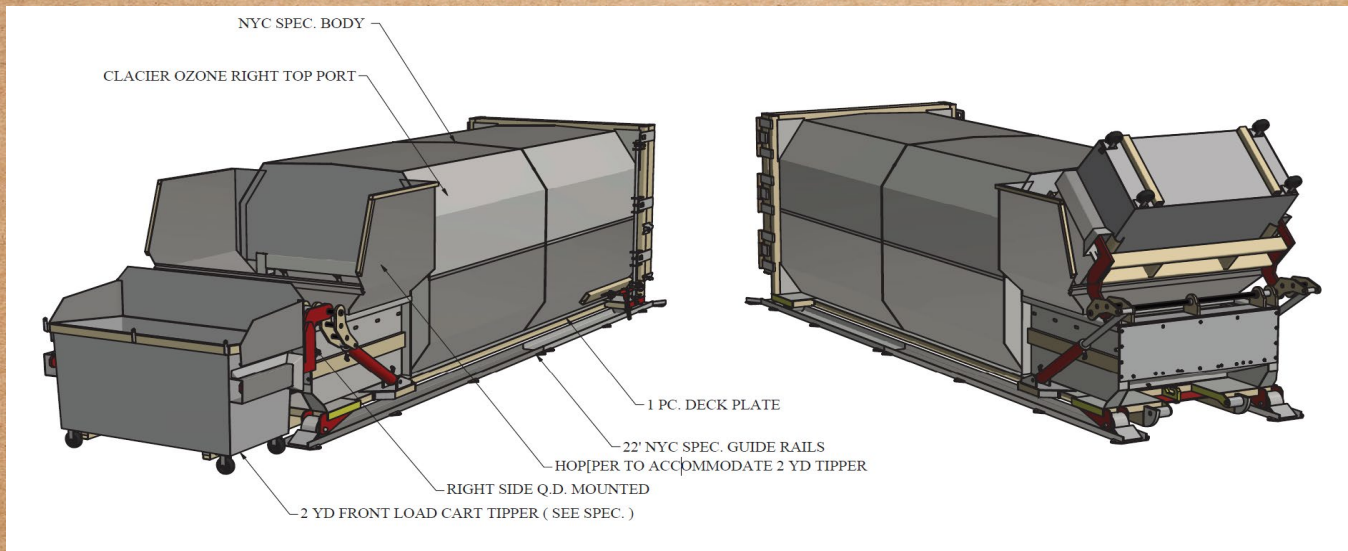

www.PCS-Green.com

264 Lackawanna Avenue, Woodland Park, NJ 07424

PREMIER
Compaction Systems

(800) 877-7475

PCS "Exterior" Self-Contained Compactors

CONTAINER OPTIONS

175-600 Units

www.PCS-Green.com