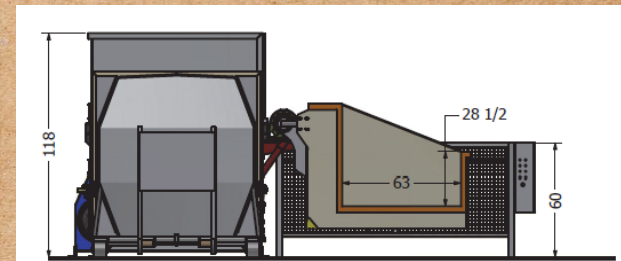

2YD REAR LOAD

264 Lackawanna Avenue, Woodland Park, NJ 07424

(800) 877-7475

PCS "Exterior" Auger Compactors – BULK WASTE

CONTAINER OPTIONS

175-600 Units

www.PCS-Green.com

2YD REAR LOAD