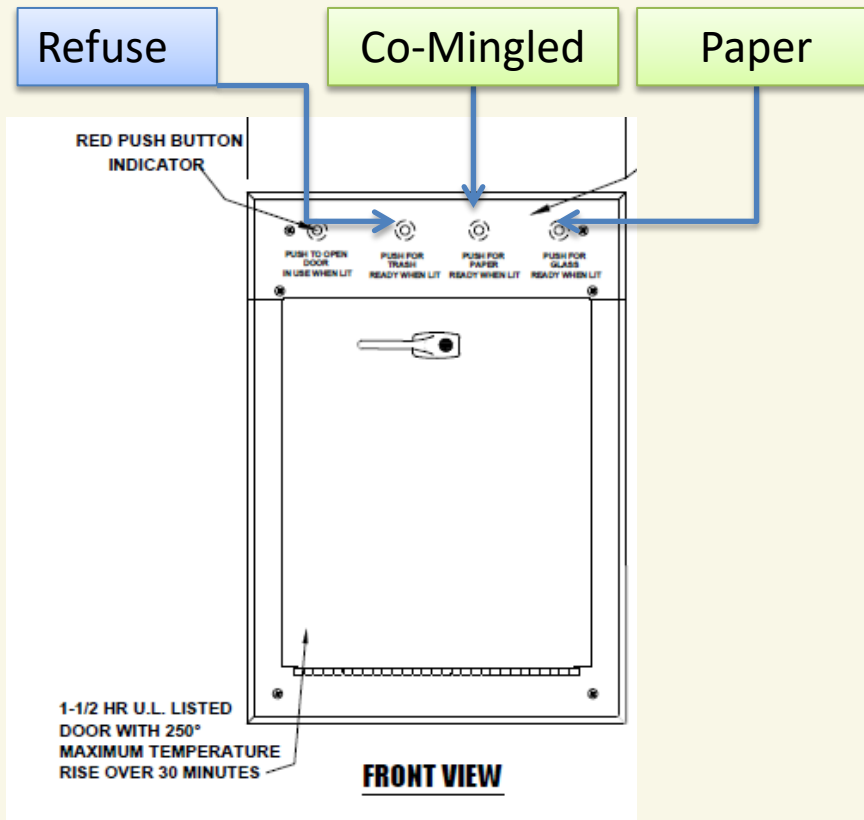

www.PCS-Green.com

264 Lackawanna Avenue, Woodland Park, NJ 07424