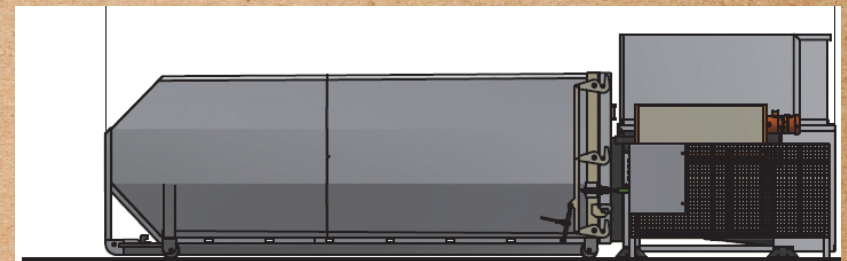

PCS "Exterior" Auger Compactors – BULK WASTE