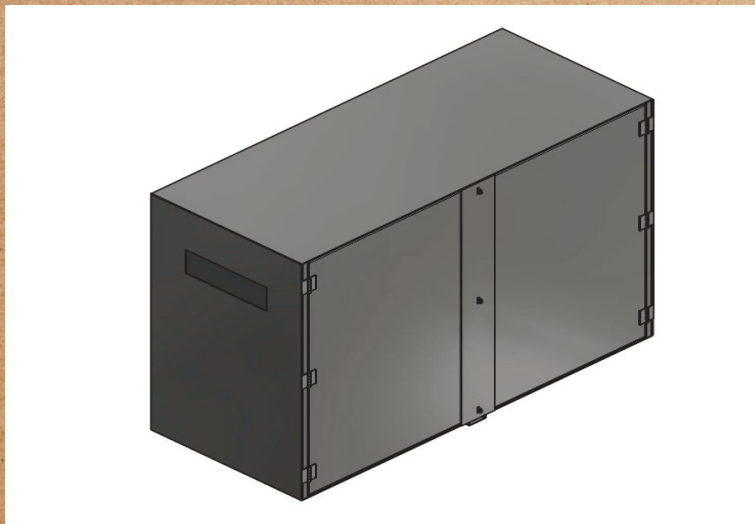

ORWAK/PEL SOLAR BINS

CONTAINER OPTIONS

175-600 Units

www.PCS-Green.com

2YD REAR LOAD

264 Lackawanna Avenue, Woodland Park, NJ 07424

(800) 877-7475

Sidewalk “Containerization” Steel Enclosure Applications