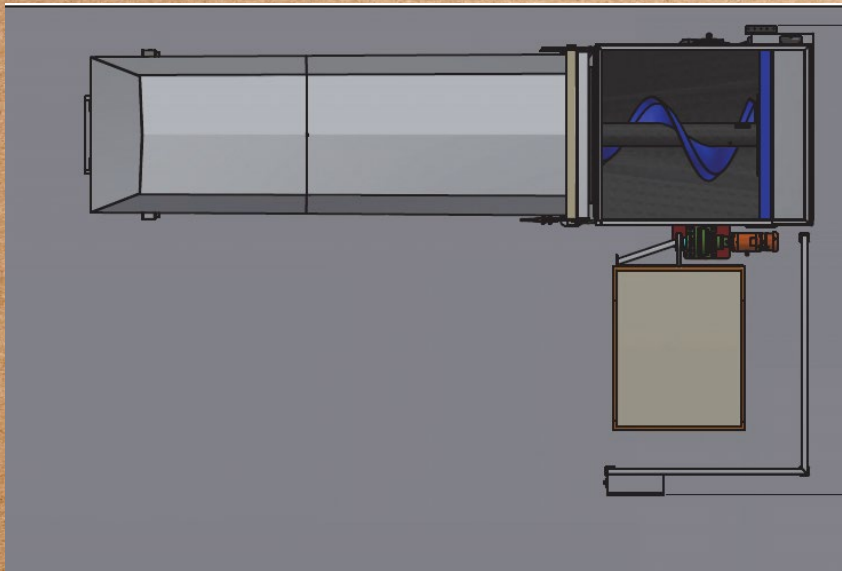

PCS "Exterior" Auger Compactors – BULK WASTE