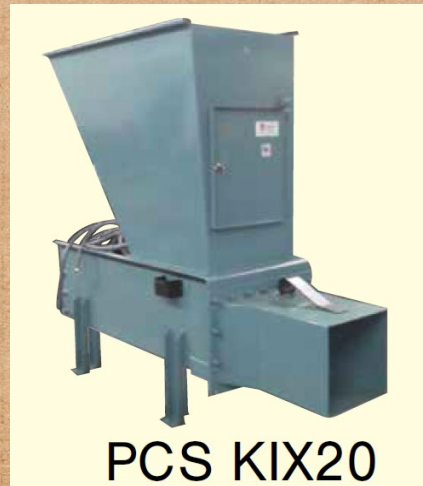

PCS KIX20

Standard Bagging Compactor