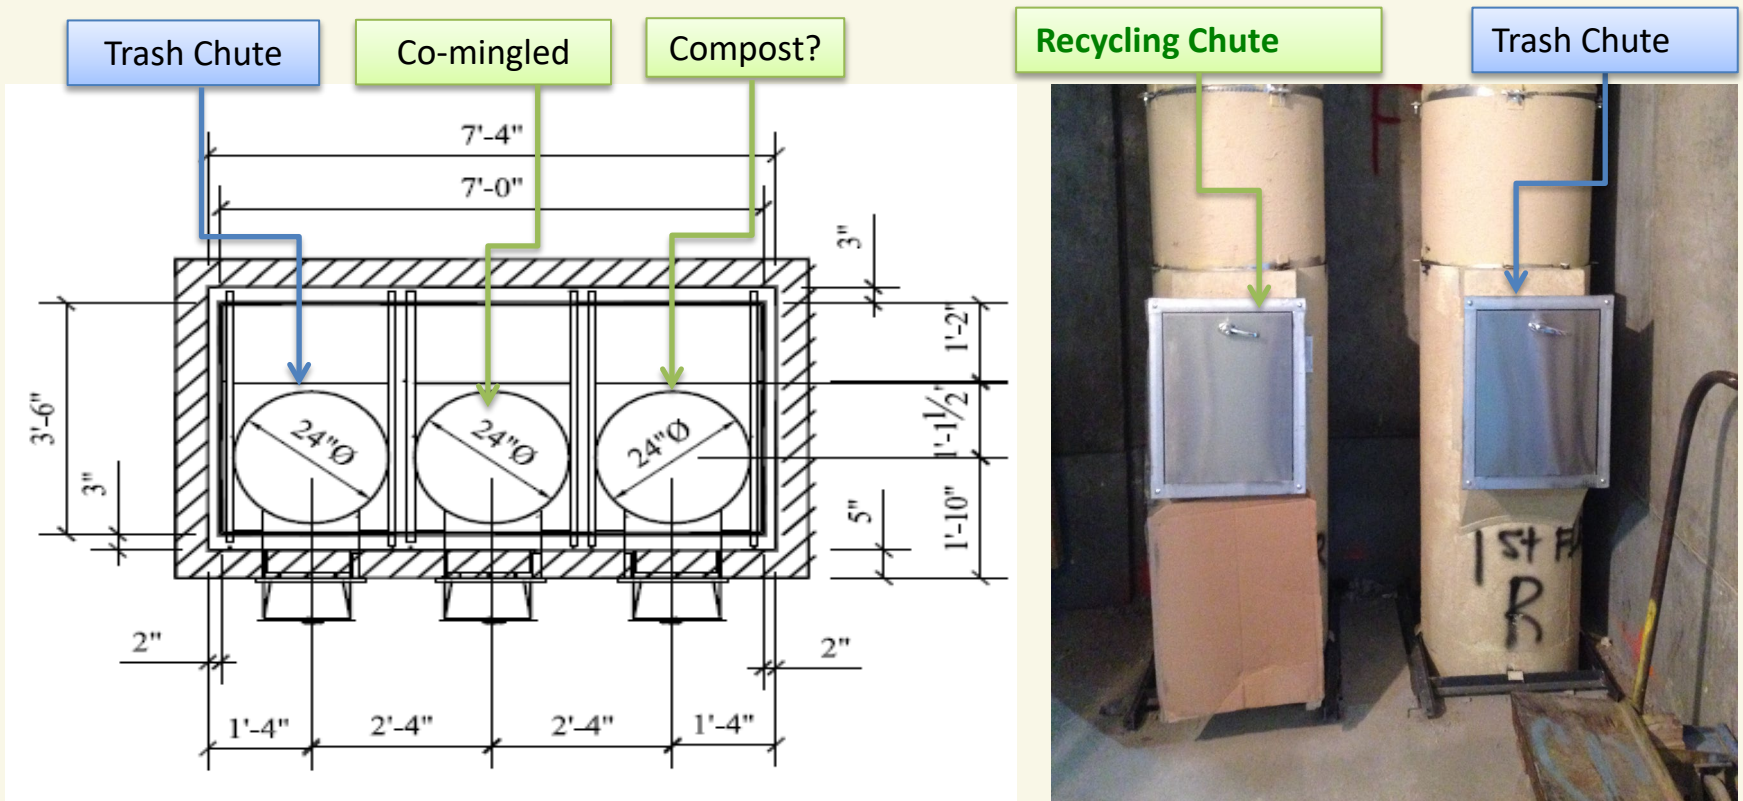

Pictures are a product of Chutes International

www.PCS-Green.com

264 Lackawanna Avenue, Woodland Park, NJ 07424

PREMIER
Compaction Systems

(800) 877-7475

Standard 24" Diameter Chutes: Side by Side Recycling Option