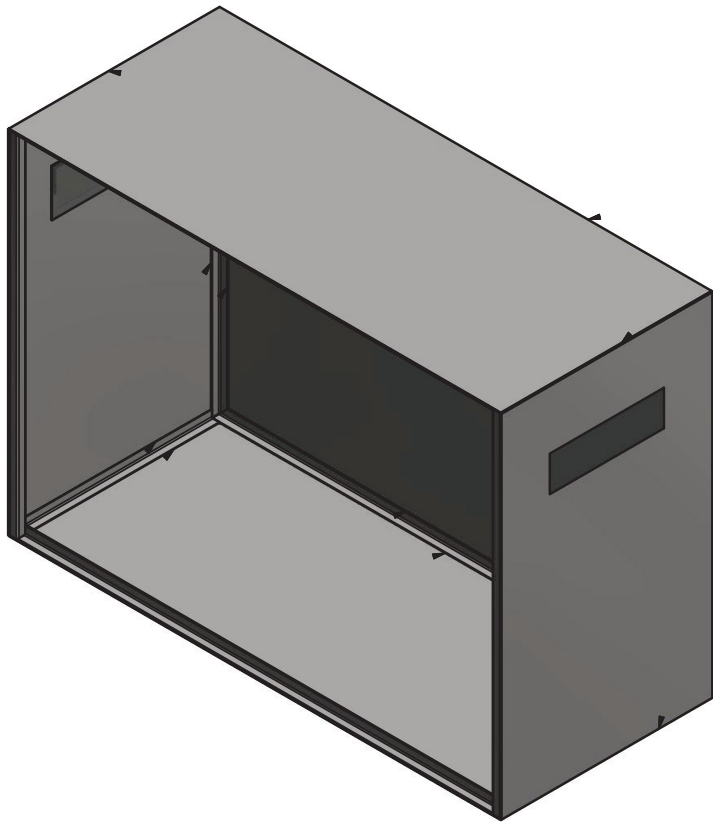

# PCS Trash Kiosk

DRAWN RJD	7/29/2019			
CHECKED				
QA		TITLE		
MFG		Premier Compaction Systems - Trash Kiosk		
APPROVED		SIZE	DWG NO	REV
		B	Trash Kiosk	0.0
		SCALE	SHEET 1 OF 15	
		1 / 15		

**Panel To Frame**  
Inside View

**Expanded Metal to Side Panel**  
Side View Detail

DRAWN RJD	7/29/2019			
CHECKED				
QA		TITLE		
MFG		Premier Compaction Systems - Trash Kiosk		
APPROVED		SIZE B	DWG NO Trash Kiosk	REV 0.0
		SCALE 1 / 15	SHEET 10 OF 15	