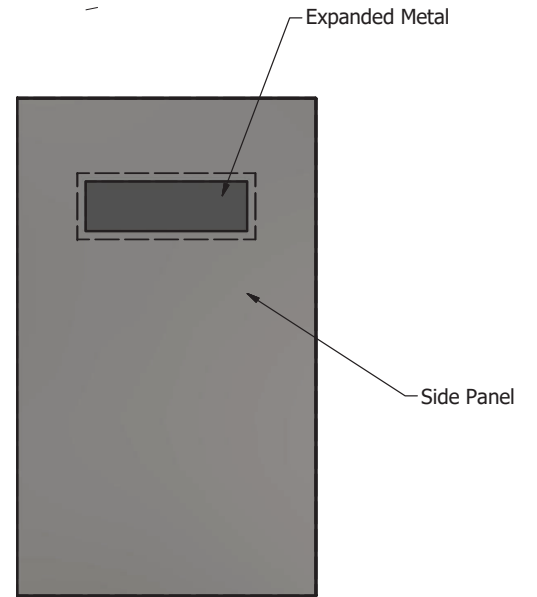

# PCS Trash Kiosk

DRAWN RJD	7/29/2019			
CHECKED				
QA		TITLE		
MFG		Premier Compaction Systems - Trash Kiosk		
APPROVED		SIZE	DWG NO	REV
		B	Trash Kiosk	0.0
		SCALE	SHEET 1 OF 15	
		1 / 15		

**Panel To Frame**  
Inside View

**Expanded Metal to Side Panel**  
Side View Detail

DRAWN RJD	7/29/2019			
CHECKED				
QA		TITLE		
MFG		Premier Compaction Systems - Trash Kiosk		
APPROVED		SIZE B	DWG NO Trash Kiosk	REV 0.0
		SCALE 1 / 15	SHEET 10 OF 15	